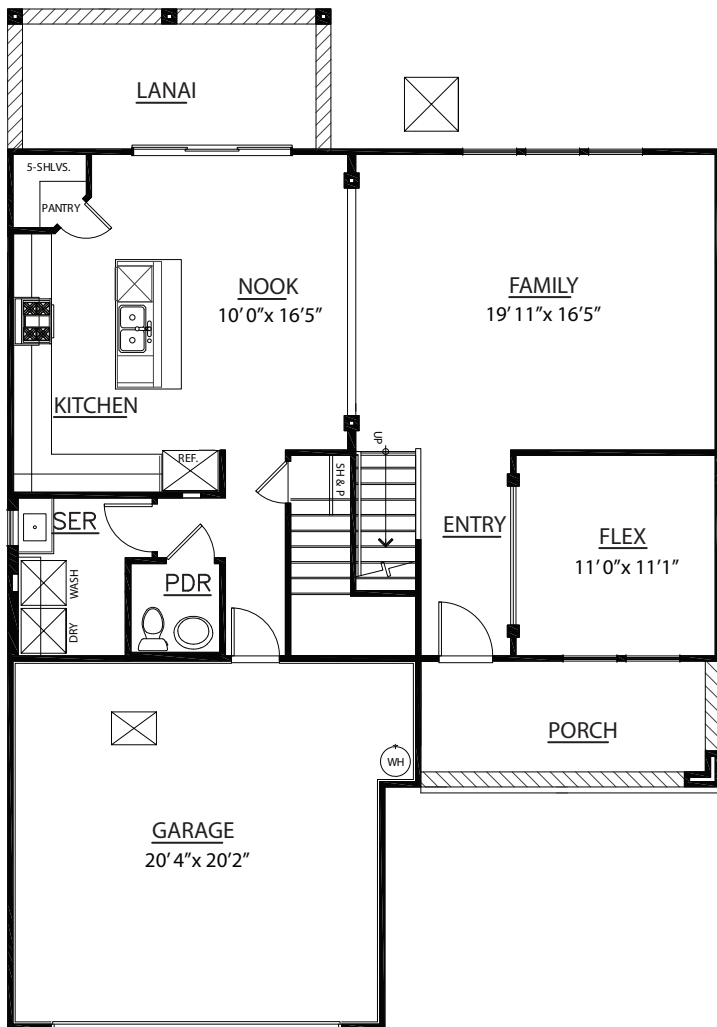

The San Marco

4 Bedrooms | 2.5 Baths | 2 Car Garage

2,214 Sq. Ft. Total

Lexington Park

1398 Azteca Drive, Jacksonville, FL 32218 • Welcome Home Center 904-751-6511
Internet New Home Consultant 877-775-3662

Plans and elevations are artist's renderings and may contain options, which are not standard on all models. Lennar reserves the right to make changes to these floor plans, specifications, dimensions and elevations without prior notice. Stated dimensions and square footage are approximate and should not be used as representation of the home's precise or actual size. Any statement, verbal or written, regarding "under air" or "finished area" or any other description or modifier of the square footage size of any home is a shorthand description of the manner in which the square footage was estimated and should not be construed to indicate certainty. Copyright © 2010 Lennar Corporation. Lennar and the Lennar logo are registered service marks of Lennar Corporation and/or its subsidiaries. 5/10