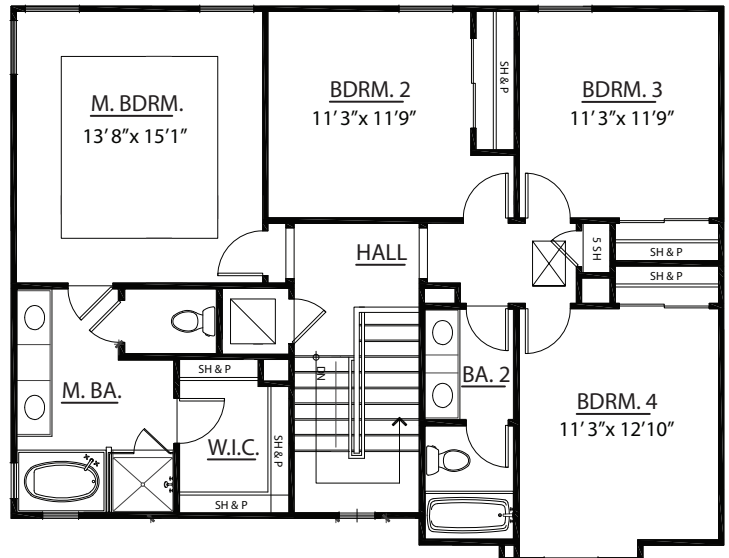

The San Marco

4 Bedrooms | 2.5 Baths | 2 Car Garage

2,214 Sq. Ft. Total

Lexington Park

1398 Azteca Drive, Jacksonville, FL 32218 • Welcome Home Center 904-751-6511
Internet New Home Consultant 877-775-3662

Plans and elevations are artist's renderings and may contain options, which are not standard on all models. Lennar reserves the right to make changes to these floor plans, specifications, dimensions and elevations without prior notice. Stated dimensions and square footage are approximate and should not be used as representation of the home's precise or actual size. Any statement, verbal or written, regarding "under air" or "finished area" or any other description or modifier of the square footage size of any home is a shorthand description of the manner in which the square footage was estimated and should not be construed to indicate certainty. Copyright © 2010 Lennar Corporation. Lennar and the Lennar logo are registered service marks of Lennar Corporation and/or its subsidiaries. 5/10