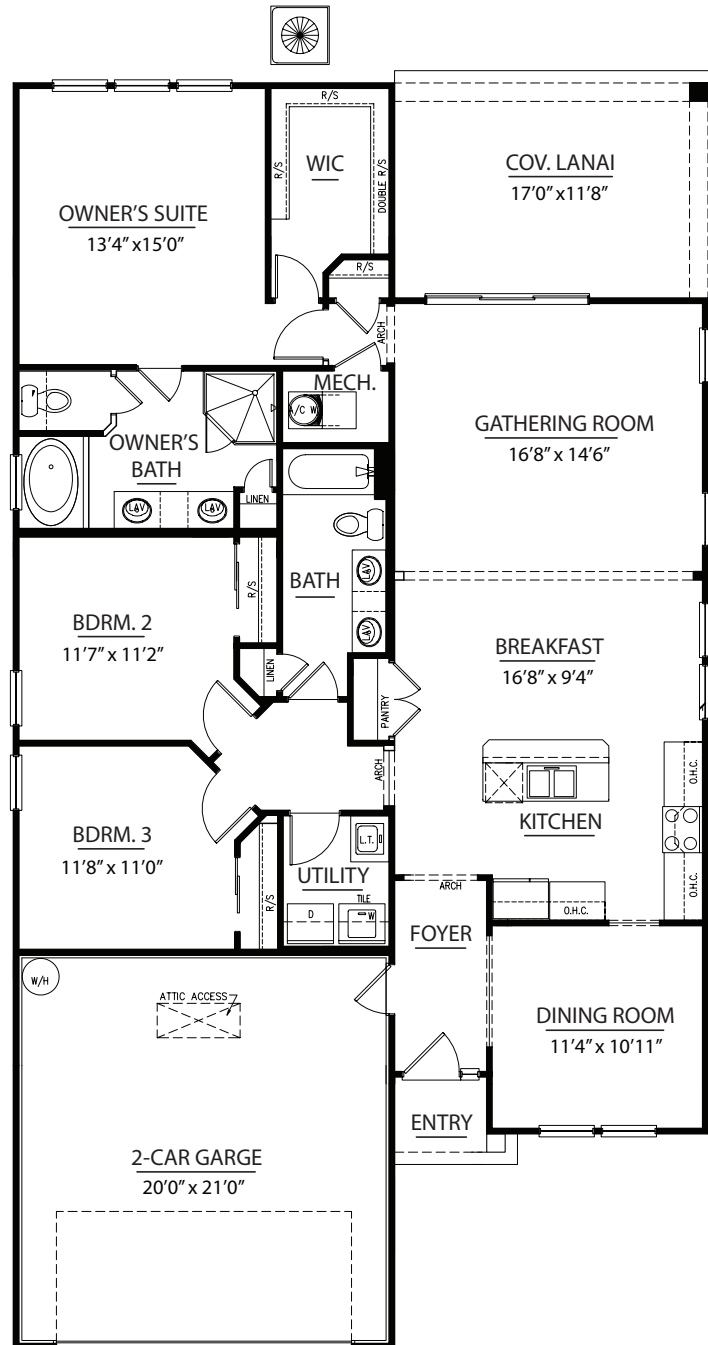

The Halle

3 Bedrooms | 2 Baths | 2 Car Garage

1,689 Sq. Ft. Total

Lexington Park

1398 Azteca Drive, Jacksonville, FL 32218 • Welcome Home Center 904-751-6511
Internet New Home Consultant 877-775-3662

Plans and elevations are artist's renderings and may contain options, which are not standard on all models. Lennar reserves the right to make changes to these floor plans, specifications, dimensions and elevations without prior notice. Stated dimensions and square footage are approximate and should not be used as representation of the home's precise or actual size. Any statement, verbal or written, regarding "under air" or "finished area" or any other description or modifier of the square footage size of any home is a shorthand description of the manner in which the square footage was estimated and should not be construed to indicate certainty. Copyright © 2010 Lennar Corporation. Lennar and the Lennar logo are registered service marks of Lennar Corporation and/or its subsidiaries. 5/10