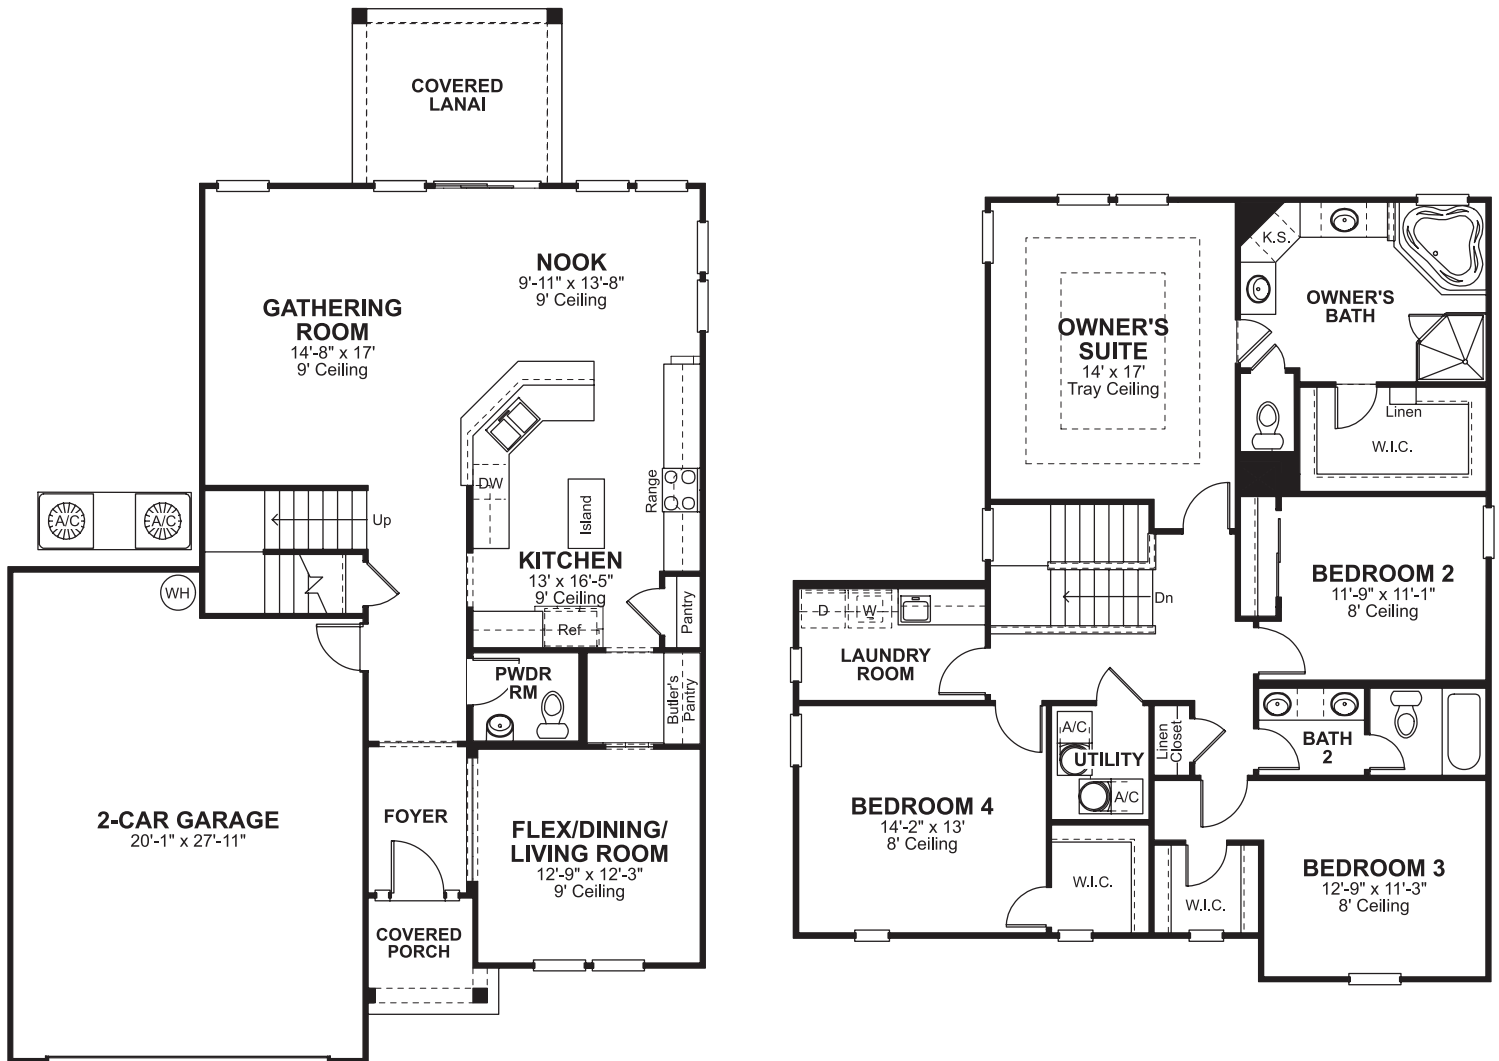

The Flagler

4 Bedrooms | 2.5 Baths

2,482 Sq. Ft. Total

Lexington Park

1398 Azteca Drive, Jacksonville, FL 32218 • Welcome Home Center 904-751-6511
Internet New Home Consultant 877-775-3662

Plans and elevations are artist's renderings and may contain options, which are not standard on all models. Lennar reserves the right to make changes to these floor plans, specifications, dimensions and elevations without prior notice. Stated dimensions and square footage are approximate and should not be used as representation of the home's precise or actual size. Any statement, verbal or written, regarding "under air" or "finished area" or any other description or modifier of the square footage size of any home is a shorthand description of the manner in which the square footage was estimated and should not be construed to indicate certainty. Copyright © 2010 Lennar Corporation. Lennar and the Lennar logo are registered service marks of Lennar Corporation and/or its subsidiaries. 5/10