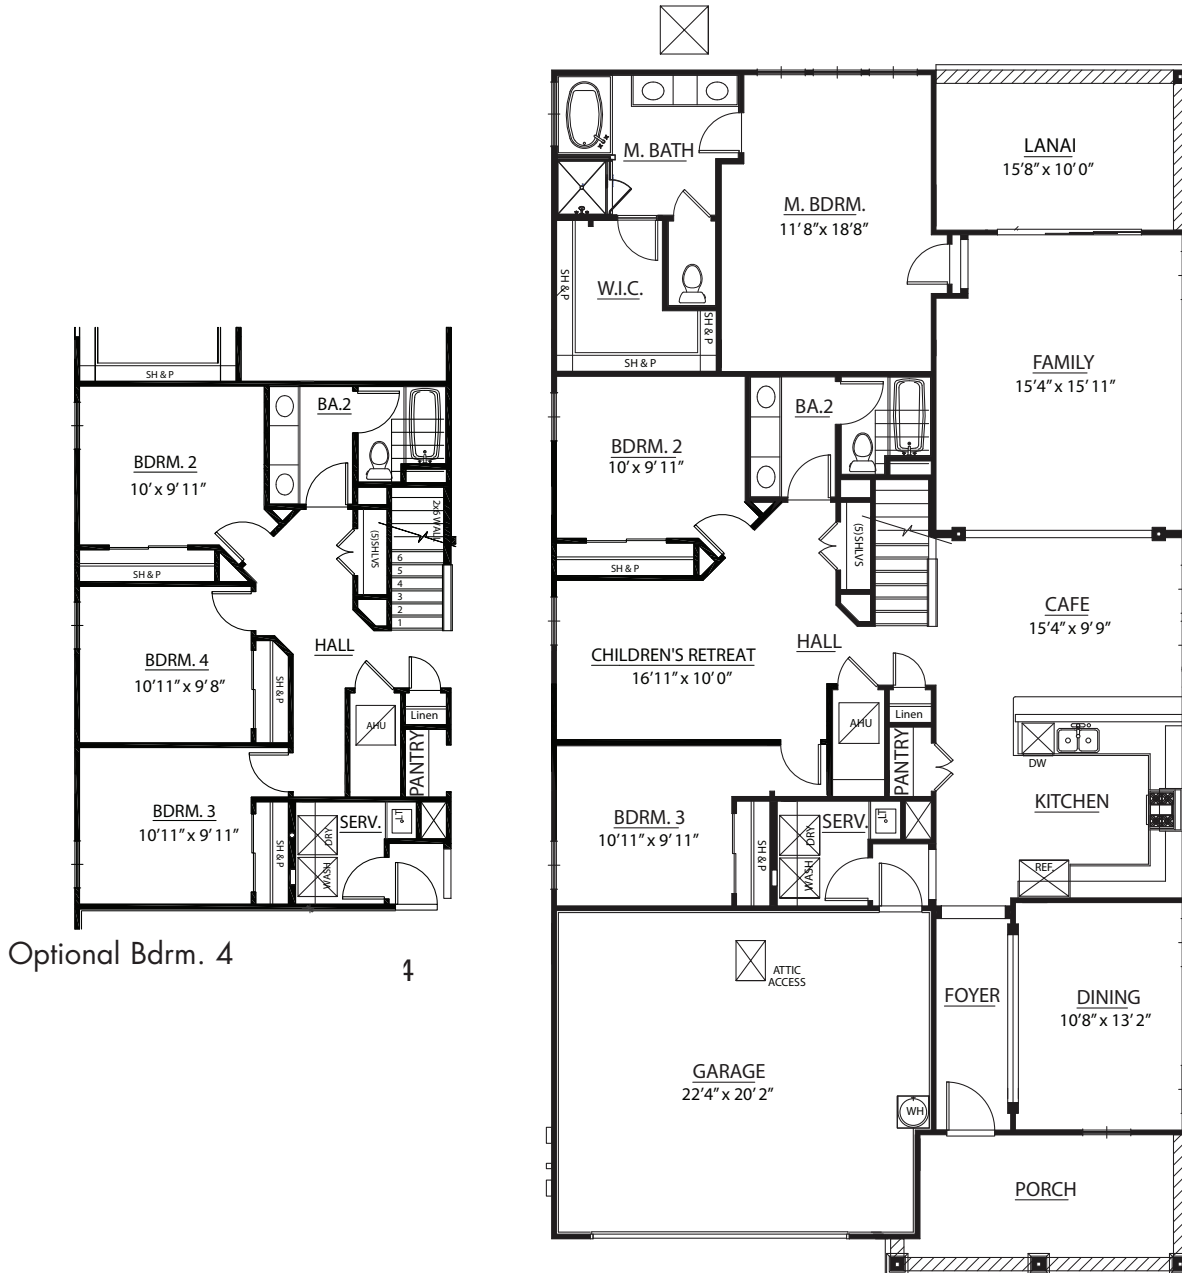

# The Cordova

3 Bedrooms | 2 Baths | 2 Car Garage

2,050 Sq. Ft. Total

## Lexington Park

1398 Azteca Drive, Jacksonville, FL 32218 • Welcome Home Center 904-751-6511  
Internet New Home Consultant 877-775-3662

Plans and elevations are artist's renderings and may contain options, which are not standard on all models. Lennar reserves the right to make changes to these floor plans, specifications, dimensions and elevations without prior notice. Stated dimensions and square footage are approximate and should not be used as representation of the home's precise or actual size. Any statement, verbal or written, regarding "under air" or "finished area" or any other description or modifier of the square footage size of any home is a shorthand description of the manner in which the square footage was estimated and should not be construed to indicate certainty. Copyright © 2010 Lennar Corporation. Lennar and the Lennar logo are registered service marks of Lennar Corporation and/or its subsidiaries. 5/10