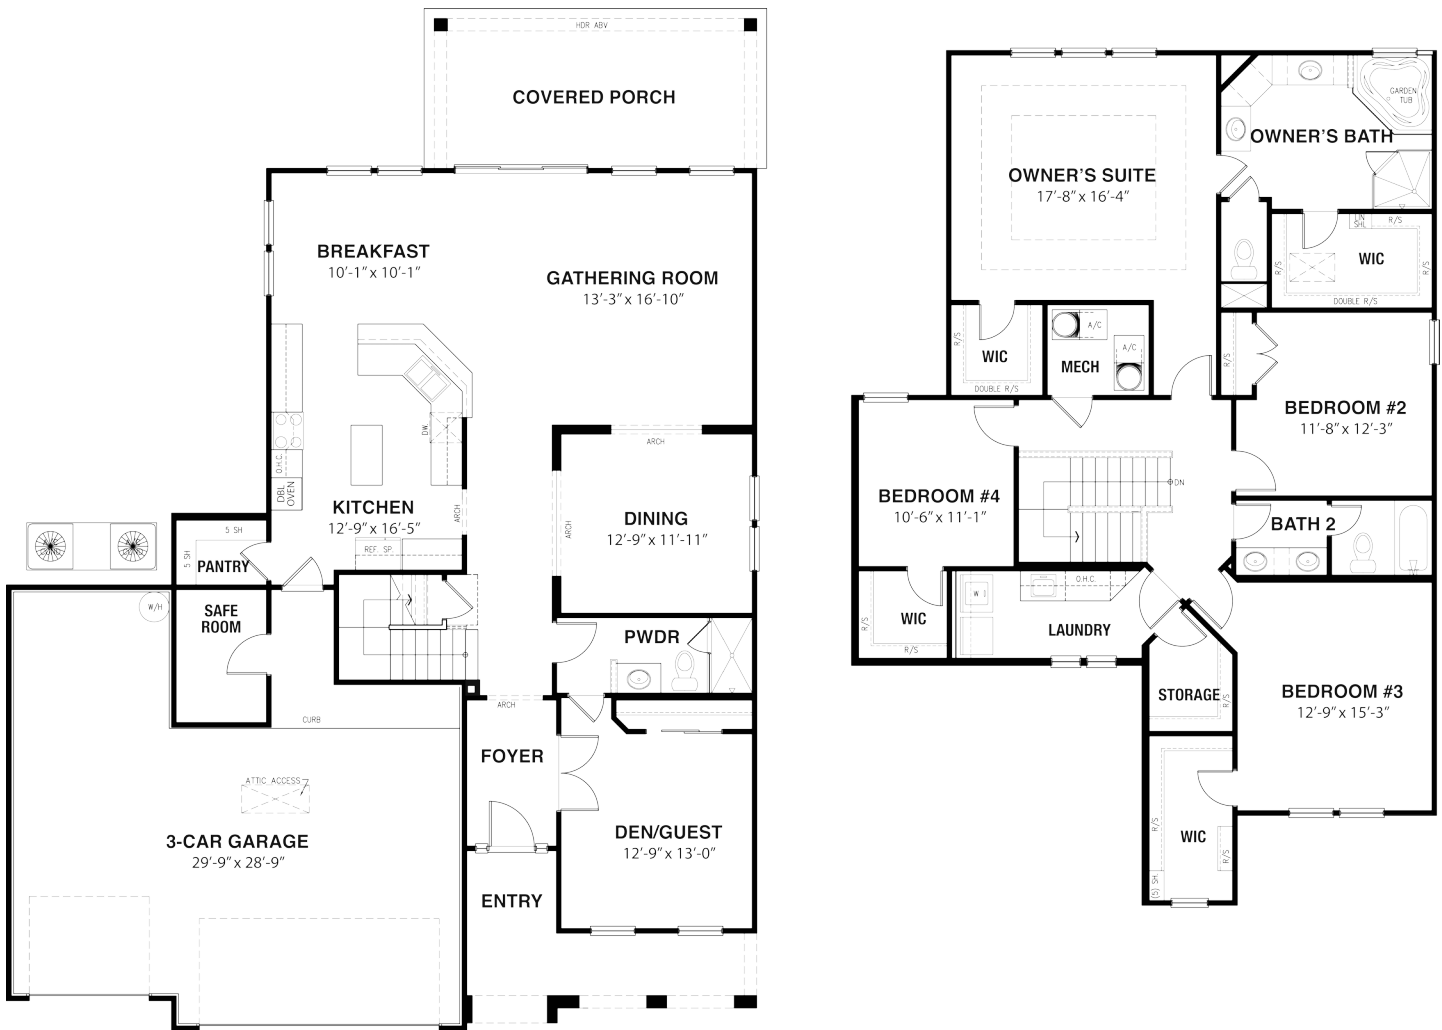

The Anastasia

4 Bedrooms | 3 Baths

2,842 Sq. Ft. Total

Chancellor's Ridge at Heritage Park

341 Hefferon Drive, St. Augustine, FL 32084 • Welcome Home Center 904-808-7181
Internet New Home Consultant 877-775-3662

Plans and elevations are artist's renderings and may contain options, which are not standard on all models. Lennar reserves the right to make changes to these floor plans, specifications, dimensions and elevations without prior notice. Stated dimensions and square footage are approximate and should not be used as representation of the home's precise or actual size. Any statement, verbal or written, regarding "under air" or "finished area" or any other description or modifier of the square footage size of any home is a shorthand description of the manner in which the square footage was estimated and should not be construed to indicate certainty. Copyright © 2009 Lennar Corporation. Lennar and the Lennar logo are registered service marks of Lennar Corporation and/or its subsidiaries. 4/10