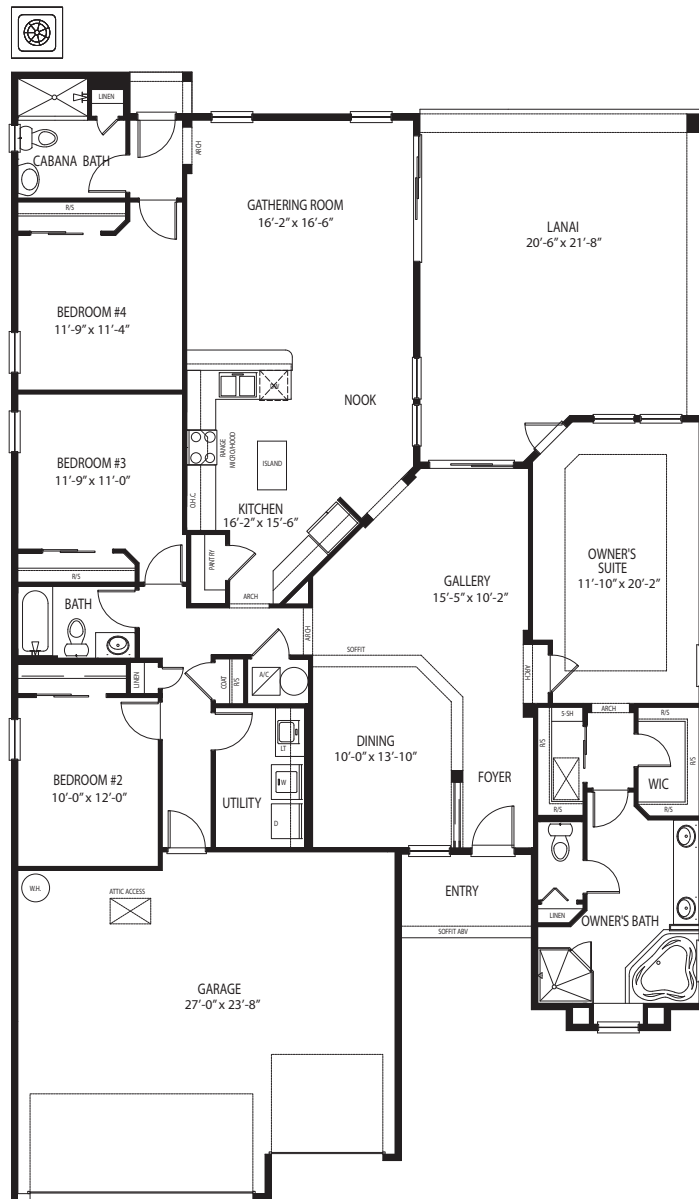

The Vilano

4 Bedrooms | 3 Baths

2,631 Sq. Ft. Total

Chancellor's Ridge at Heritage Park

341 Hefferon Drive, St. Augustine, FL 32084 • Welcome Home Center 904-808-7181
Internet New Home Consultant 877-775-3662

Plans and elevations are artist's renderings and may contain options, which are not standard on all models. Lennar reserves the right to make changes to these floor plans, specifications, dimensions and elevations without prior notice. Stated dimensions and square footage are approximate and should not be used as representation of the home's precise or actual size. Any statement, verbal or written, regarding "under air" or "finished area" or any other description or modifier of the square footage size of any home is a shorthand description of the manner in which the square footage was estimated and should not be construed to indicate certainty. Copyright © 2009 Lennar Corporation. Lennar and the Lennar logo are registered service marks of Lennar Corporation and/or its subsidiaries. 12/09