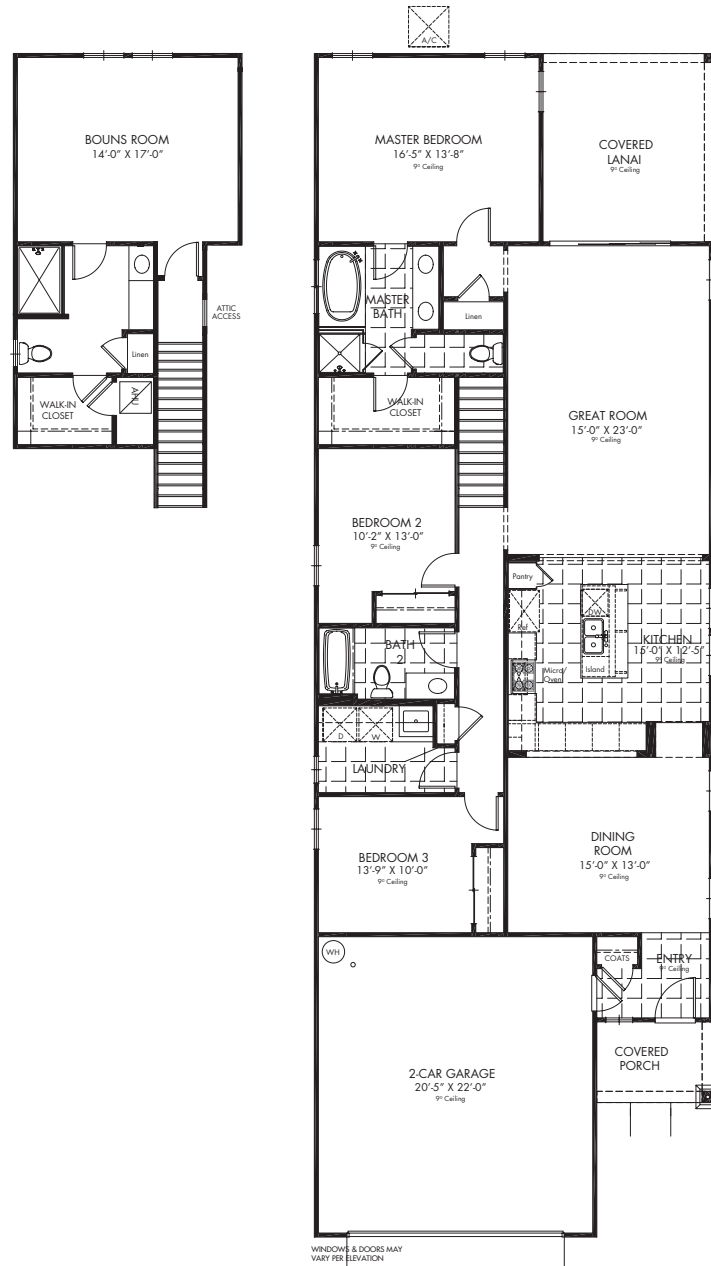

The Maple

4 Bedrooms | 3 Baths

2,253 Sq. Ft. Total

Hamilton Glen at OakLeaf Plantation

3803 Chasing Falls Road, Orange Park, FL 32065 • Welcome Home Center 904-282-9261
Internet New Home Consultant 877-775-3662

Plans and elevations are artist's renderings and may contain options, which are not standard on all models. Lennar reserves the right to make changes to these floor plans, specifications, dimensions and elevations without prior notice. Stated dimensions and square footage are approximate and should not be used as representation of the home's precise or actual size. Any statement, verbal or written, regarding "under air" or "finished area" or any other description or modifier of the square footage size of any home is a shorthand description of the manner in which the square footage was estimated and should not be construed to indicate certainty. Copyright © 2009 Lennar Corporation. Lennar and the Lennar logo are registered service marks of Lennar Corporation and/or its subsidiaries. 12/09