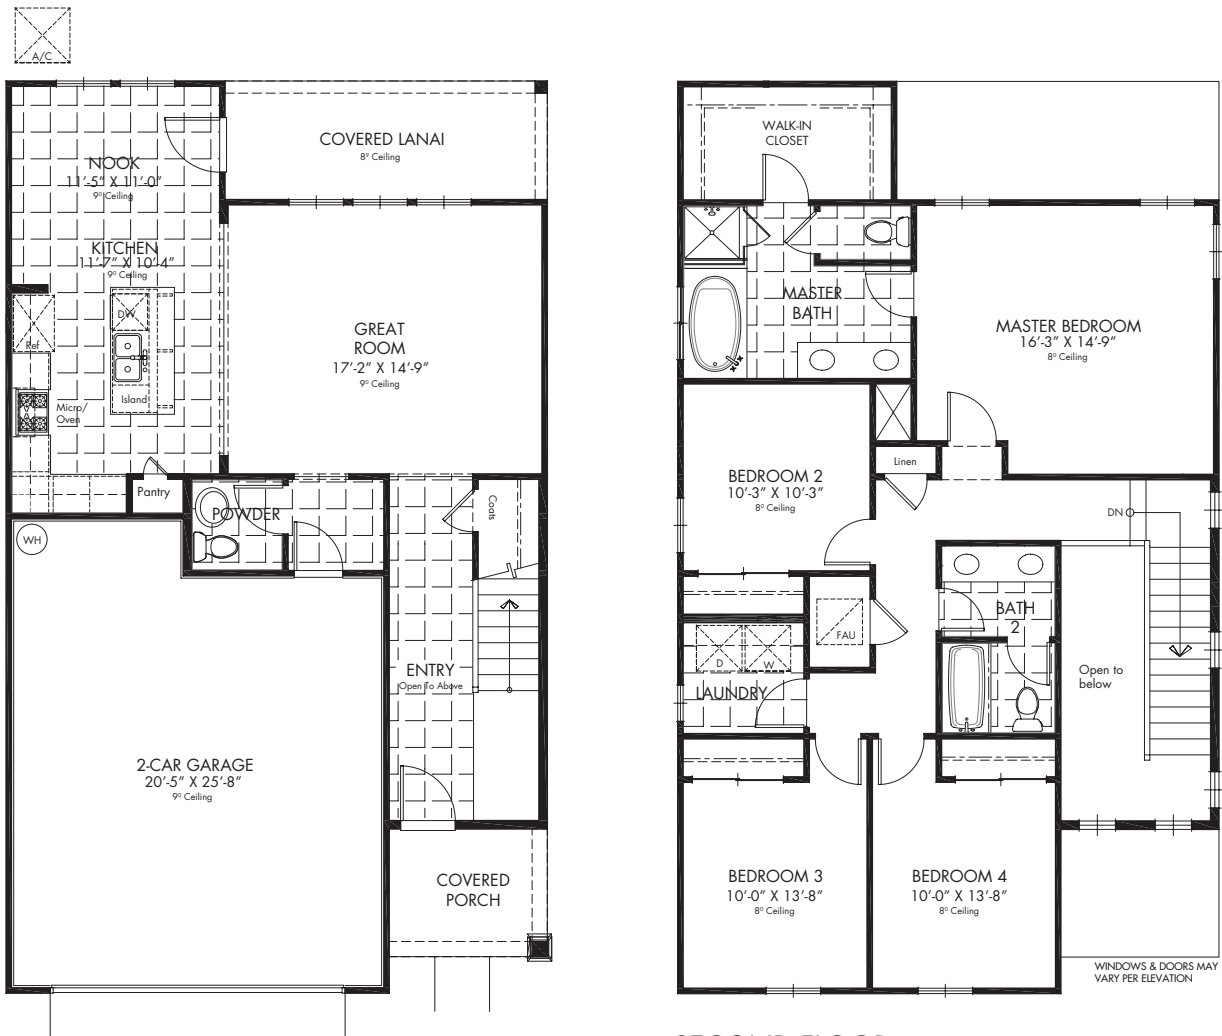

Chestnut

4 Bedrooms | 2.5 Baths

1,926 Sq. Ft. Total

Hamilton Glen at OakLeaf Plantation

3803 Chasing Falls Road, Orange Park, FL 32065 • Welcome Home Center 904-282-9261
Internet New Home Consultant 877-775-3662

Plans and elevations are artist's renderings and may contain options, which are not standard on all models. Lennar reserves the right to make changes to these floor plans, specifications, dimensions and elevations without prior notice. Stated dimensions and square footage are approximate and should not be used as representation of the home's precise or actual size. Any statement, verbal or written, regarding "under air" or "finished area" or any other description or modifier of the square footage size of any home is a shorthand description of the manner in which the square footage was estimated and should not be construed to indicate certainty. Copyright © 2009 Lennar Corporation. Lennar and the Lennar logo are registered service marks of Lennar Corporation and/or its subsidiaries. 12/09